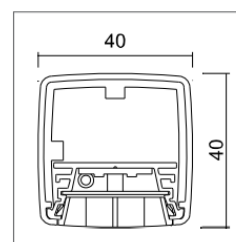

Caractéristiques techniques :