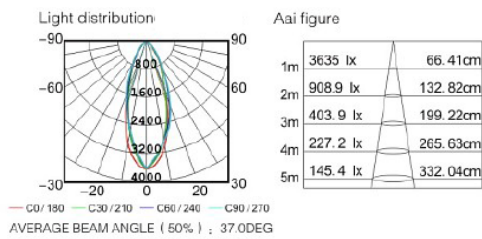

REGARD
SOLUTION LED

Luminaire sur rail V1 - 30 watts

LT-001813	
Code	LT-001813
Puissance en Watts	30 watts
couleur en K	2700 K - 3000 K - 4000 K - 5000 K
Couleur extérieur	Blanc mat, blanc, gris argent, noir
Angle de faisceau	15° - 20° - 24° - 40° - 60°
Marque de Led	BRIDGELUX XV15 COB
Alimentation	AC 220 240 volts /
Flux lumineux (lumens) IRC >80	4000 K - 2185 lm
Flux lumineux (lumens) IRC >95	4000 K - 1820 lm
Driver	DC 800 mA
IRC	> 80 ou > 95
Dimmable	NON

4000K 20°

4000K 40°

4000K 55°

T-001817

T-001818