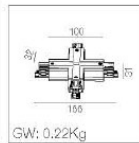

REGARD
SOLUTION LED

Accessoires de fixation pour rails

Rail en saillie / rail encastré

Coloris: Texture blanc - Texture noir - Texture gris argent

X-piece

X connector to connect four track sections into a cross configuration.

DAI.I power supply
Plastic

LT-001093

End cap

End cap connects to the track section end.

Plastic

LT-001094