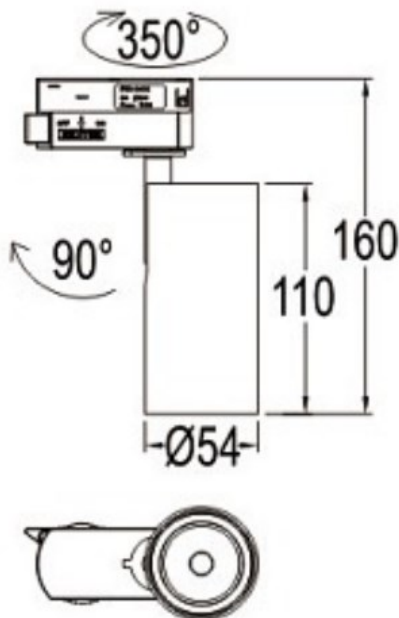

Dimensions :