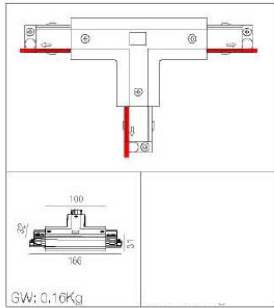

LT-001087

GW: 0.11Kg
DALI power supply
Plastic

"L" connector to connect two track sections at a 90° angle.

LT-001088

T-piece

GW: 0.16Kg
DALI power supply
Plastic

"T" connector to connect three track sections into a T configuration.