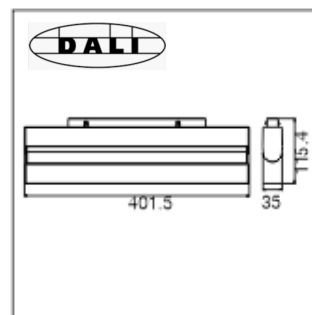

LT-003648

Puissance : 22 watts

CCT : 3000K ● 4000K ●

Alimentation : DC24V / DC48V DALI

Flux lumineux : 1760 lm

CRI > 90

Matériaux / couleur : aluminium noir

Durée de vie / garantie : 50 000 H / 5 ans