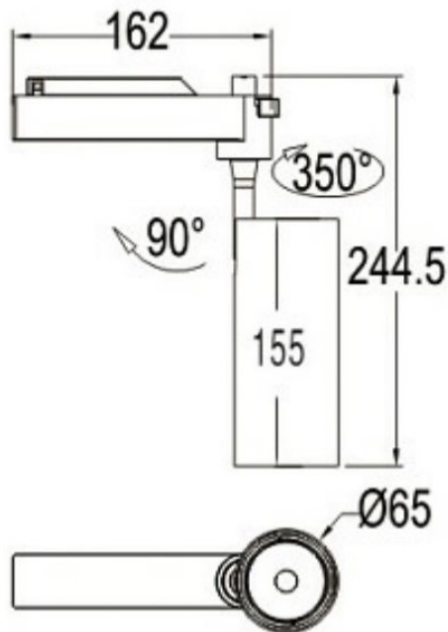

Dimensions :