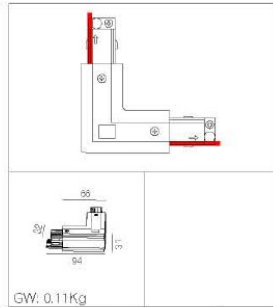

Accessoires de fixation pour rails

Rail en saillie / rail encastré

REGARD
SOLUTION LED

Coloris: Texture blanc - Texture noir - Texture gris argent

L-corner

GW: 0.11Kg
DALI power supply
Plastic

"L" connector to connect two track sections at a 90° angle.

LT-001087

GW: 0.11Kg
DALI power supply
Plastic

"L" connector to connect two track sections at a 90° angle.

LT-001088

T-piece

GW: 0.16Kg
DALI power supply
Plastic

"T" connector to connect three track sections into a T configuration.

LT-001089

GW: 0.16Kg
DALI power supply
Plastic

"T" connector to connect three track sections into a T configuration.

LT-001090

GW: 0.16Kg
DALI power supply
Plastic

"T" connector to connect three track sections into a T configuration.

LT-001091

GW: 0.16Kg
DALI power supply
Plastic

"T" connector to connect three track sections into a T configuration.

LT-001092