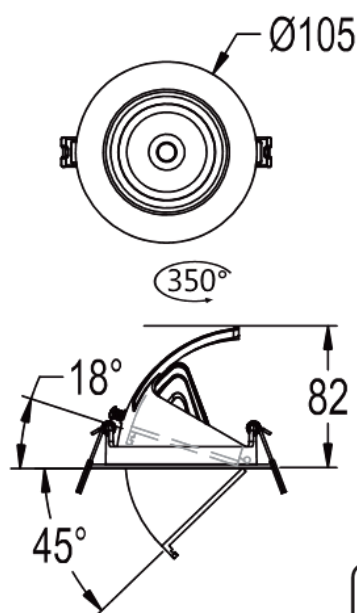

Dimensions :

Code	LT-004382	LT-004383	LT-004384
Puissance en Watts	1 x 9 watts	1 x 12 watts	1 x 15 watts
Flux lumineux en 4000 K	810 lm	1080 lm	1350 lm
couleur en K	2700 - 3000 - 4000 - 5000 K	2700 - 3000 - 4000 - 5000 K	2700 - 3000 - 4000 - 5000 K
Couleur extérieur	Texture blanc - Noir	Texture blanc - Noir	Texture blanc - Noir
Angle de faisceau	15° - 24° - 36°	15° - 24° - 36°	15° - 24° - 36°
Marque de Led	CREE	CREE	CREE
Alimentation	AC 100 240 volts / 50 Hz	AC 100 240 volts / 50 Hz	AC 100 240 volts / 50 Hz
Flux lumineux (lumens)	-	-	-
IRC	> 80 / >90	> 80 / >90	> 80 / >90
Dimmable	En option	En option	En option
Driver	DC 200 mA	DC 300 mA	DC 350 mA
Garantie	3 ans	3 ans	3 ans
Certification	CE - RoHS	CE - RoHS	CE - RoHS