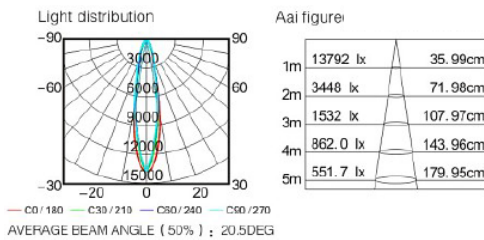

REGARD
SOLUTION LED

Luminaire sur rail V1 - 40 watts

LT-001815	
Code	LT-001815
Puissance en Watts	40 watts
couleur en K	2700 K - 3000 K - 4000 K - 5000 K
Couleur extérieur	Blanc mat, blanc, gris argent, noir
Angle de faisceau	15° - 20° - 40° - 60°
Marque de Led	BRIDGELUX XV18 COB
Alimentation	AC 220 240 volts /
Flux lumineux (lumens) IRC >80	4000 K - 3080 lm
Flux lumineux (lumens) IRC >95	4000 K - 2566 lm
Driver	DC 1200 mA
IRC	> 80 ou > 95
Dimmable	NON

4000K 20°

4000K 40°

4000K 60°