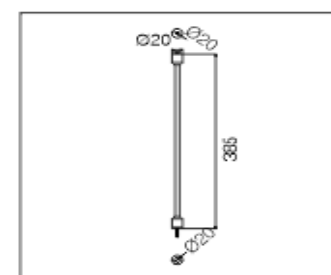

Tube en aluminium

Couleur : noir

Applications : accessoire de suspension pour rail magnétique

LT-003602