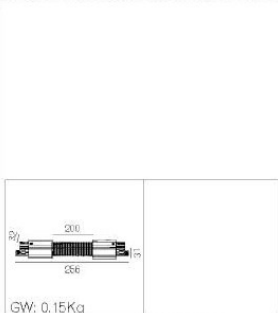

DALI power supply
Plastic

Adjustable