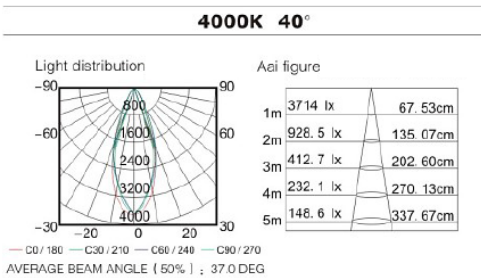

LT-001812	
Code	LT-001812
Puissance en Watts	25 watts
couleur en K	2700 K - 3000 K - 4000 K - 5000 K
Couleur extérieur	Blanc mat, blanc, gris argent, noir
Angle de faisceau	18° - 24° - 38° - 60°
Marque de Led	BRIDGELUX XV13 COB
Alimentation	AC 220 240 volts /
Flux lumineux (lumens) IRC >80	4000 K - 2139 lm
Flux lumineux (lumens) IRC >95	4000 K - 1782 lm
Driver	DC 700 mA
IRC	> 80 ou > 95
Dimmable	NON
Garantie	3 ans
Certification	CE - RoHS