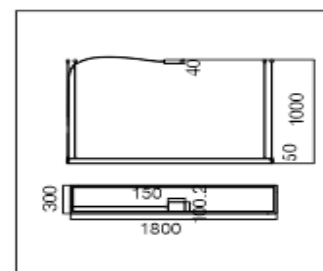

Rail rectangulaire en aluminium

Couleur : noir

Puissance 100 watts

LT-003619