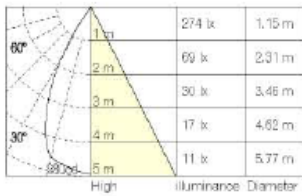

7W LED 2700K-3000K / excl. 180mA LED Driver / 37V