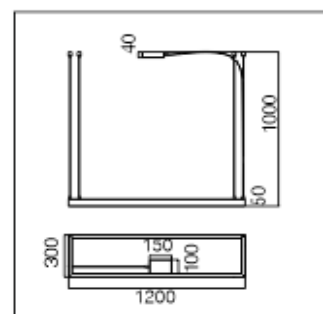

Rail rectangulaire en aluminium

Couleur : noir

Puissance 100 watts

LT-003618