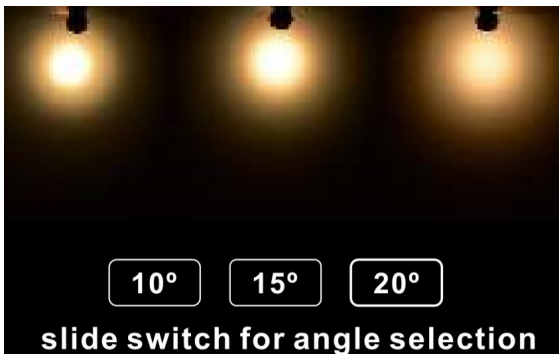

Accessoires

REGARD
SOLUTION LED

REGARD
SOLUTION LED

SPOTS POUR MUSEES

Control system

slide switch for color selection

slide switch for angle selection

Control System