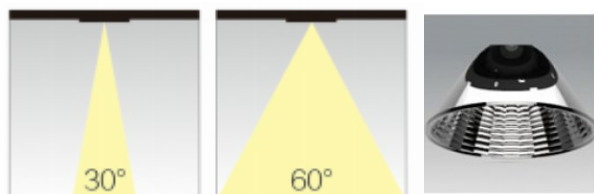

REGARD
SOLUTION LED

Down light

33 - 42 watts

Surface Color: White+Black White Black

Dimensions:

Flux lumineux:

	33 watts	42 watts
3000 K	2 640 lm +/- 5%	3 360 lm +/- 5%
4000 K	2 720 lm +/- 5%	3 500 lm +/- 5%
6000 K	2 810 lm +/- 5%	3 650 lm +/- 5%