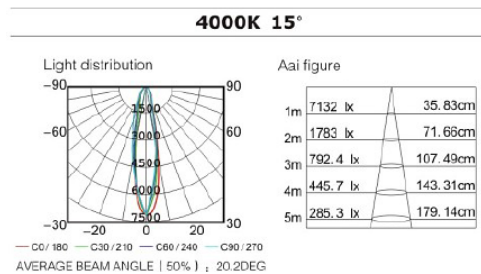

LT-001812	
Code	LT-001812
Puissance en Watts	25 watts
couleur en K	2700 K - 3000 K - 4000 K - 5000 K
Couleur extérieur	Blanc mat, blanc, gris argent, noir
Angle de faisceau	18° - 24° - 38° - 60°
Marque de Led	BRIDGELUX XV13 COB
Alimentation	AC 220 240 volts /
Flux lumineux (lumens) IRC >80	4000 K - 2139 lm
Flux lumineux (lumens) IRC >95	4000 K - 1782 lm
Driver	DC 700 mA
IRC	> 80 ou > 95
Dimmable	NON
Garantie	3 ans
Certification	CE - RoHS