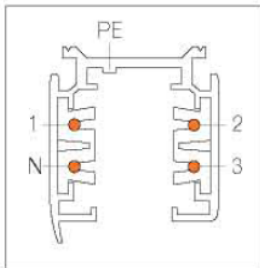

LT-001086-ROT

LT-00

Rails V2 pour luminaires

REGARD
SOLUTION LED

Rail en saillie

Dimensions:

Coloris: Texture blanc - Texture noir - Texture gris

Type 1: track for 3-phase installation