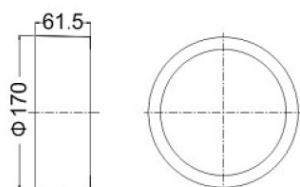

REGARD

SOLUTION LED

Down light série saillie

15 - 18 watts

Dimensions:

LT-001944

LT-001945

LT-001946