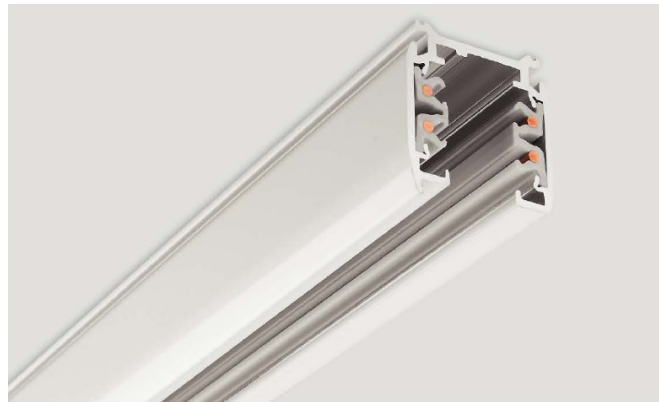

LT-001086-ROT

LT-00

Rails V2 pour luminaires

REGARD
SOLUTION LED

Rail en saillie

Dimensions:

Coloris: Texture blanc - Texture noir - Texture gris

Type 1: track for 3-phase installation