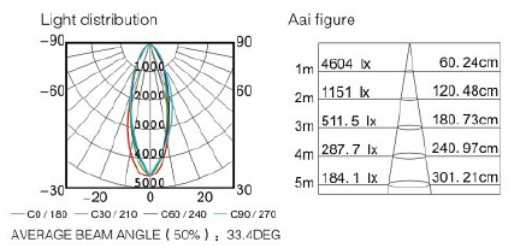

REGARD
SOLUTION LED

Luminaire sur rail V1 - 33 watts

LT-001814

Code	LT-001714
Puissance en Watts	33 watts
couleur en K	2700 K - 3000 K - 4000 K - 5000 K
Couleur extérieur	Blanc mat, blanc, gris argent, noir
Angle de faisceau	15° - 20° - 24° - 40° - 60°
Marque de Led	BRIDGELUX XV18 COB
Alimentation	AC 220 240 volts /
Flux lumineux (lumens) IRC >80	4000 K - 2570 lm
Flux lumineux (lumens) IRC >95	4000 K - 2050 lm
Driver	DC 900 mA
IRC	> 80 ou > 95
Dimmable	NON
Garantie	3 ans

4000K 20°

4000K 40°

4000K 60°

T-001819

T-001820