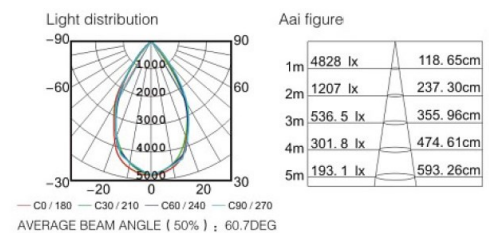

REGARD
SOLUTION LED

BRIDGELUX
The Magic of Light™

Luminaire sur rail V1 - 50 watts

LT-001816	
Code	LT-001816
Puissance en Watts	50 watts
couleur en K	2700 K - 3000 K - 4000 K - 5000 K
Couleur extérieur	Blanc mat, blanc, gris argent, noir
Angle de faisceau	15° - 20° - 40° - 60°
Marque de Led	BRIDGELUX XV18 COB
Alimentation	AC 220 240 volts /
Flux lumineux (lumens) IRC >80	4000 K - 4050 lm
Flux lumineux (lumens) IRC >95	4000 K - 3375 lm
Driver	DC 1500 mA
IRC	> 80 ou > 95
Dimmable	NON
Garantie	3 ans

4000K 20°

4000K 40°

4000K 60°