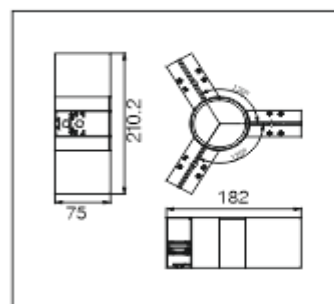

Rail magnétique en aluminium

Couleur : noir

Applications : Montage en saillie
et en suspension pour coin

Angle : 3 X 120°

LT-003597