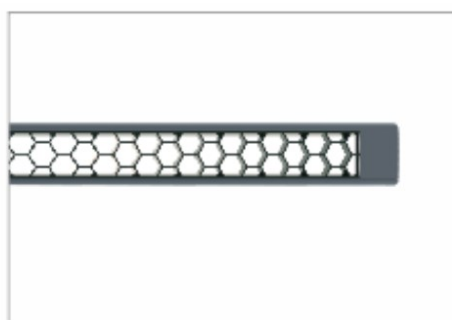

REGARD
SOLUTION LED

Luminaire suspendu

Caractéristiques techniques :

Code	LT-004028-18	LT-004028-36	LT-004029-27	LT-004029-54
Dimensions	1200 x 40 x 40 mm	1200 x 40 x 40 mm	1800 x 40 x 40 mm	1800 x 40 x 40 mm
Puissance	18 watts	36 watts	27 watts	54 watts
couleur	3000 K - 4000 K - 6500 K			
Finitions	Noir, blanc, brun, argent			
Rendement lumineux	90 lm / watt			
Alimentation	AC 220 - 240 volts			
Protection IP	IP 20			
Matériaux	Aluminium			
IRC	> 90			
Garantie	5 ans			
Certification	CE - RoHS