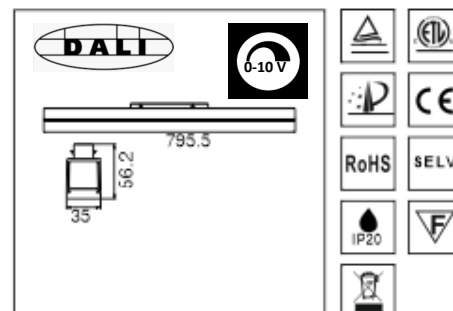

REGARD
SOLUTION LED

Luminaire magnétique sur rail

Les modules lumineux

Puissance : 45 watts

LT-003650

CCT : 3000K ● 4000K ●

Alimentation : DC24V

Flux lumineux : 3600 lm

CRI > 90

Matériaux / couleur : aluminium noir

Durée de vie / garantie : 50 000 H / 5 ans

120°

Puissance : 5 watts

LT-003652

CCT : 3000K ● 4000K ●

Alimentation : DC24V / DC48V DALI

Flux lumineux : 400 lm

CRI > 90

Matériaux / couleur : aluminium noir

Durée de vie / garantie : 50 000 H / 5 ans

15°-30°

Puissance : 15 watts

LT-003653

CCT : 3000K ● 4000K ●

Alimentation : DC24V / DC48V DALI

Flux lumineux : 1200 lm

CRI > 90

Matériaux / couleur : aluminium noir

Durée de vie / garantie : 50 000 H / 5 ans

15°-30°