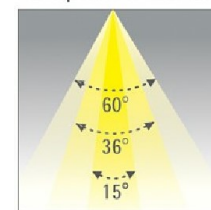

Dimensions :

2-phase

3-phase

Stepless zoomable

24W ± 10%	LED Current DC 600mA
15°	36°
36°	60°

Luminaire sur rail V2

REGARD
SOLUTION LED

6 w - 9 w - 12 w