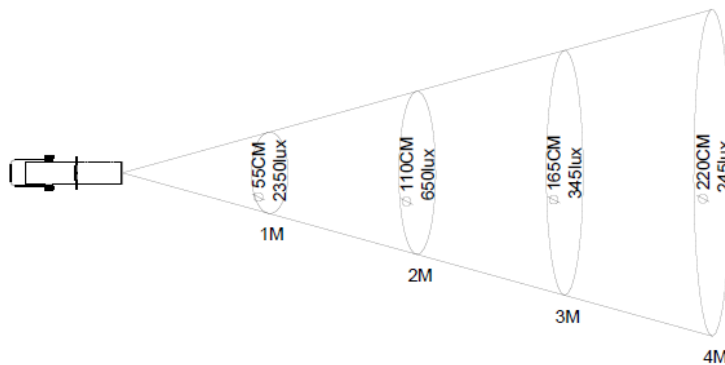

L Beam Length (where candlepower
drops to 50% of maximum)

W Beam Width (where candlepower
drops to 50% of maximum)

0° Aiming Angle			
Height	AVR E	CENTER E	Diameter
1M	1080 lux	2350 lux	55CM
2M	299 lux	650 lux	110CM
3M	159 lux	345 lux	165CM
4M	112 lux	245 lux	220CM