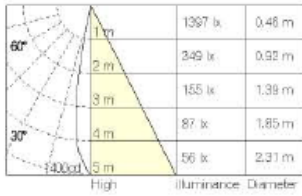

7W LED 2700K-3000K / excl. 180mA LED Driver / 37V