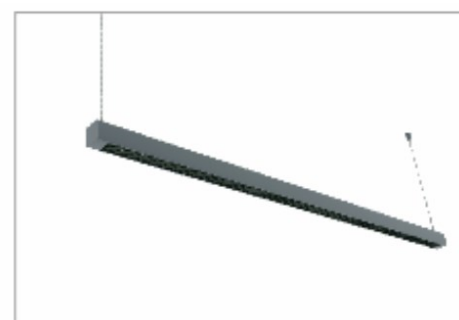

REGARD
SOLUTION LED

Luminaire suspendu

Caractéristiques techniques :

Code	LT-004028-18	LT-004028-36	LT-004029-27	LT-004029-54
Dimensions	1200 x 40 x 40 mm	1200 x 40 x 40 mm	1800 x 40 x 40 mm	1800 x 40 x 40 mm
Puissance	18 watts	36 watts	27 watts	54 watts
couleur	3000 K - 4000 K - 6500 K			
Finitions	Noir, blanc, brun, argent			
Rendement lumineux	90 lm / watt			
Alimentation	AC 220 - 240 volts			
Protection IP	IP 20			
Matériaux	Aluminium			
IRC	> 90			
Garantie	5 ans			
Certification	CE - RoHS