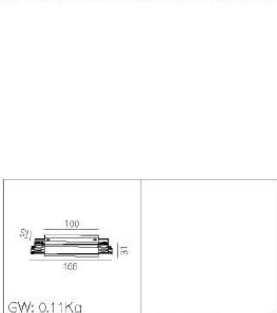

DALI power supply
Plastic

Middle connection