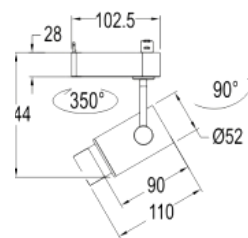

Dimensions :