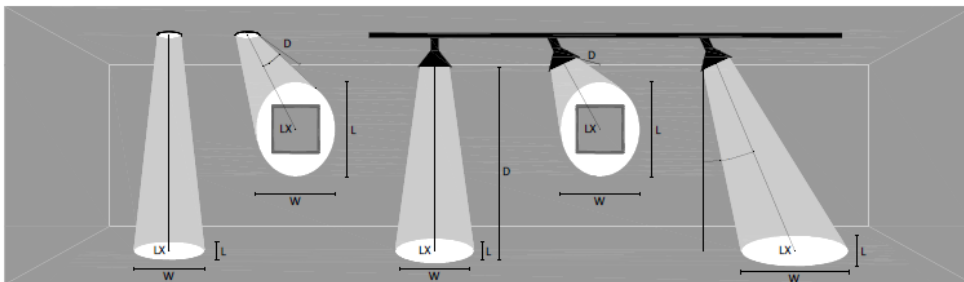

Projecteur 24 w

Lames quadrangulaires - Gobo - Intensité variable -
angle de faisceau réglable

D Distance To Fix From Wall or Floor

LX Initial illuminance Level
At Center of Beam

L Beam Length (where candlepower
drops to 50% of maximum)

W Beam Width (where candlepower
drops to 50% of maximum)