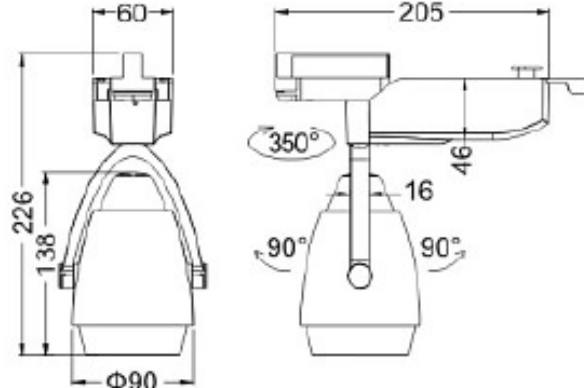

LT-001812	
Code	LT-001812
Puissance en Watts	25 watts
couleur en K	2700 K - 3000 K - 4000 K - 5000 K
Couleur extérieur	Blanc mat, blanc, gris argent, noir
Angle de faisceau	18° - 24° - 38° - 60°
Marque de Led	BRIDGELUX XV13 COB
Alimentation	AC 220 240 volts /
Flux lumineux (lumens) IRC >80	4000 K - 2139 lm
Flux lumineux (lumens) IRC >95	4000 K - 1782 lm
Driver	DC 700 mA
IRC	> 80 ou > 95
Dimmable	NON
Garantie	3 ans
Certification	CE - RoHS