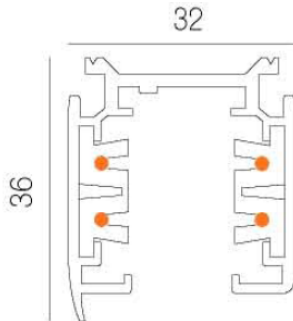

LT-001086-ROT

LT-00

Rails V2 pour luminaires

REGARD
SOLUTION LED

Rail en saillie

Dimensions:

Coloris: Texture blanc - Texture noir - Texture gris

Type 1: track for 3-phase installation