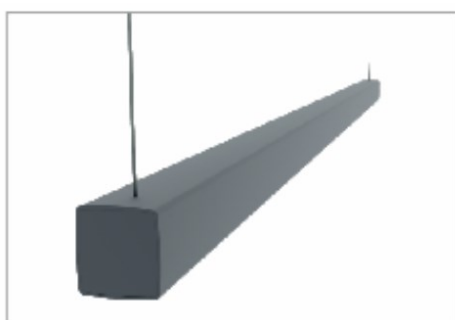

REGARD
SOLUTION LED

Luminaire suspendu

Caractéristiques techniques :

Code	LT-004028-18	LT-004028-36	LT-004029-27	LT-004029-54
Dimensions	1200 x 40 x 40 mm	1200 x 40 x 40 mm	1800 x 40 x 40 mm	1800 x 40 x 40 mm
Puissance	18 watts	36 watts	27 watts	54 watts
couleur	3000 K - 4000 K - 6500 K			
Finitions	Noir, blanc, brun, argent			
Rendement lumineux	90 lm / watt			
Alimentation	AC 220 - 240 volts			
Protection IP	IP 20			
Matériaux	Aluminium			
IRC	> 90			
Garantie	5 ans			
Certification	CE - RoHS