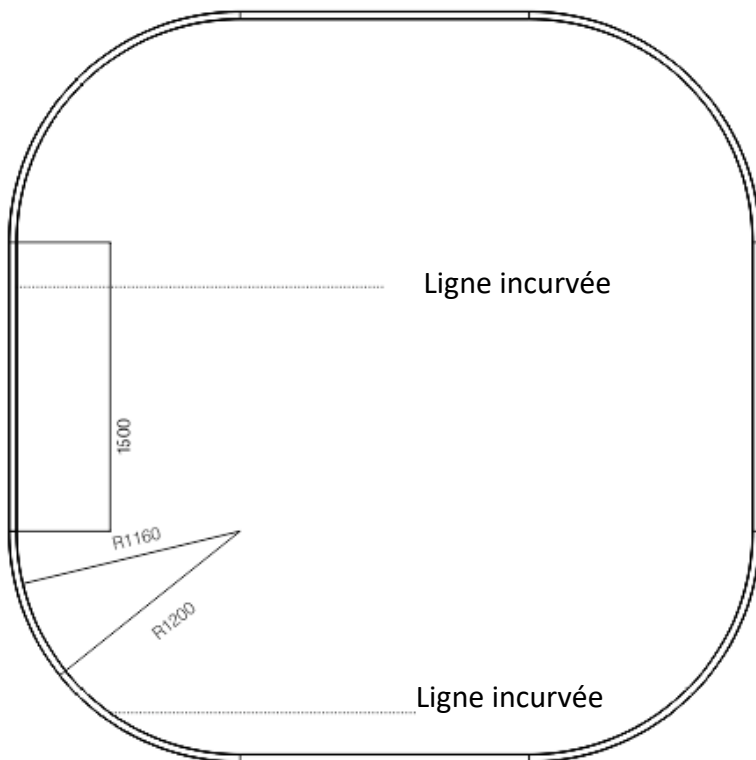

REGARD
SOLUTION LED

Luminaire magnétique sur rail

Rails incurvés