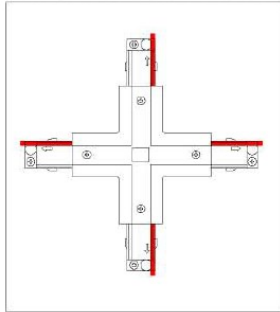

REGARD
SOLUTION LED

Accessoires de fixation pour rails

Rail en saillie / rail encastré

Coloris: Texture blanc - Texture noir - Texture gris argent

X-piece

X connector to connect four track sections into a cross configuration.

DAI.I power supply
Plastic

LT-001093

End cap

End cap connects to the track section end.

Plastic

LT-001094