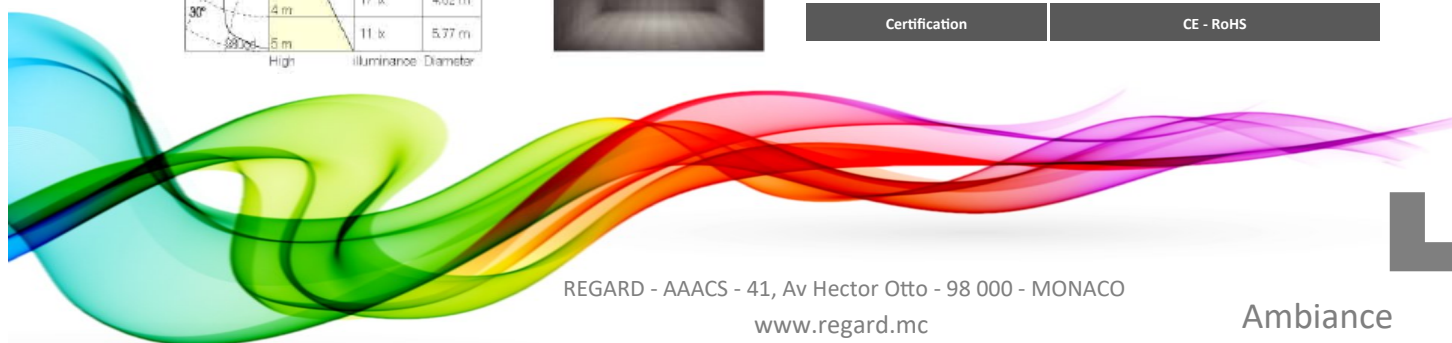

LT-000998

Code	LT-000998
Puissance en Watts	1 x 7 watts
couleur en K	2700 - 3000 - 4000 - 5000 K
Couleur extérieur	Texture blanc - Nickel brossé
Angle de faisceau	15° - 25° - 36° - 60°
Marque de Led	CITIZEN
Alimentation	AC 100 240 volts / 50 Hz
Flux lumineux (lumens)	-
Driver	180 mA - 37 volts type LED
Garantie	2 ans
Certification	CE - RoHS