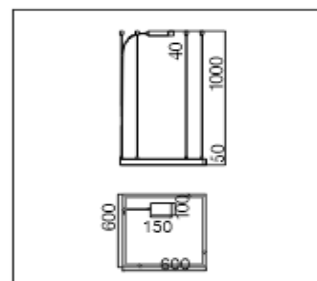

Rail carré en aluminium

Couleur : noir

Puissance 75 watts

LT-003616