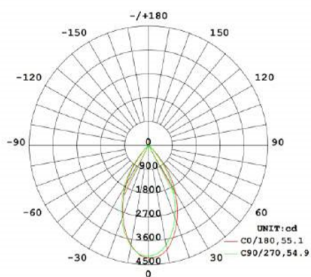

35W lighting data

LUMINOUS INTENSITY DISTRIBUTION DIAGRAM