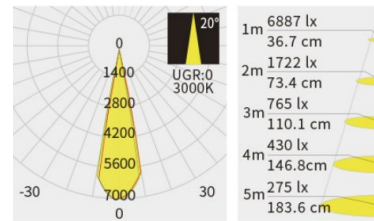

Courbes photométriques