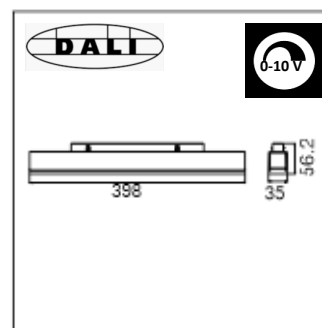

REGARD
SOLUTION LED

Luminaire magnétique sur rail

Les modules lumineux

LT-003644

Puissance : 22 watts

CCT : 3000K ● 4000K ●

Alimentation : DC24V / DC48V DALI

Flux lumineux : 1760 lm

CRI > 90

Matériaux / couleur : aluminium noir

Durée de vie / garantie : 50 000 H / 5 ans

LT-003646

Puissance : 15 watts

CCT : 3000K ● 4000K ●

Alimentation : DC24V / DC48V DALI

Flux lumineux : 1200 lm

CRI > 90

Matériaux / couleur : aluminium noir

Durée de vie / garantie : 50 000 H / 5 ans

LT-003648

Puissance : 22 watts

CCT : 3000K ● 4000K ●

Alimentation : DC24V / DC48V DALI

Flux lumineux : 1760 lm

CRI > 90

Matériaux / couleur : aluminium noir

Durée de vie / garantie : 50 000 H / 5 ans