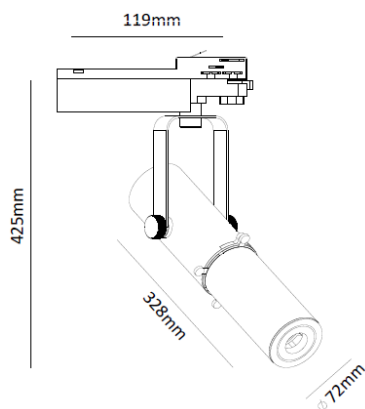

Dimensions :