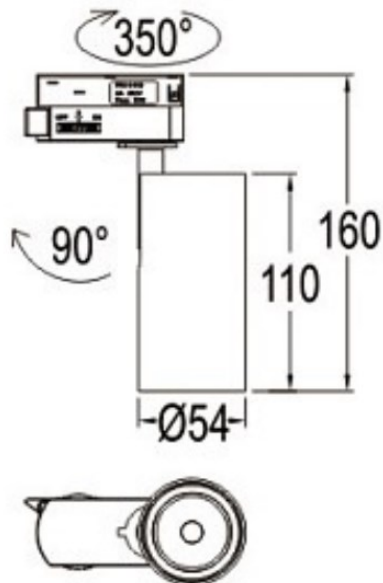

Dimensions :