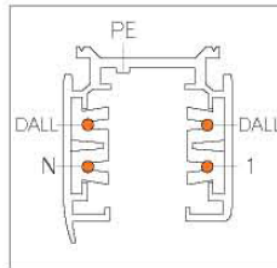

Type 2: track for DALI installation