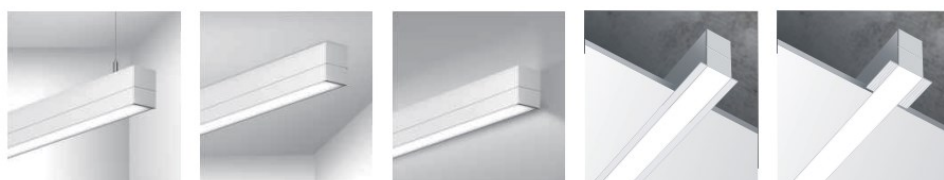

REGARD
SOLUTION LED

Luminaire articulé

Installation - Dimensions (mm)

Suspension

Saillie

Mural

Encastré

frameless