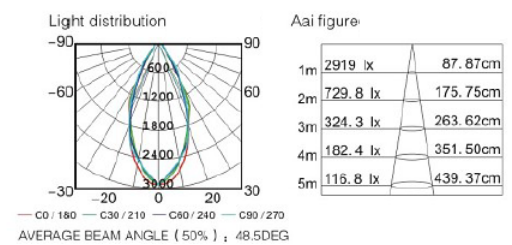

REGARD
SOLUTION LED

Luminaire sur rail V1 - 33 watts

LT-001814

Code	LT-001714
Puissance en Watts	33 watts
couleur en K	2700 K - 3000 K - 4000 K - 5000 K
Couleur extérieur	Blanc mat, blanc, gris argent, noir
Angle de faisceau	15° - 20° - 24° - 40° - 60°
Marque de Led	BRIDGELUX XV18 COB
Alimentation	AC 220 240 volts /
Flux lumineux (lumens) IRC >80	4000 K - 2570 lm
Flux lumineux (lumens) IRC >95	4000 K - 2050 lm
Driver	DC 900 mA
IRC	> 80 ou > 95
Dimmable	NON
Garantie	3 ans

4000K 20°

4000K 40°

4000K 60°

T-001819

T-001820