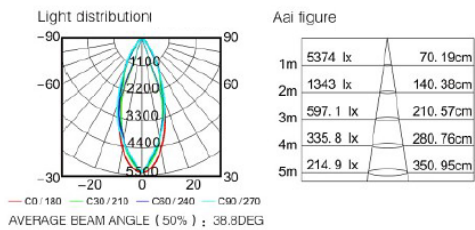

REGARD
SOLUTION LED

Luminaire sur rail V1 - 40 watts

LT-001815	
Code	LT-001815
Puissance en Watts	40 watts
couleur en K	2700 K - 3000 K - 4000 K - 5000 K
Couleur extérieur	Blanc mat, blanc, gris argent, noir
Angle de faisceau	15° - 20° - 40° - 60°
Marque de Led	BRIDGELUX XV18 COB
Alimentation	AC 220 240 volts /
Flux lumineux (lumens) IRC >80	4000 K - 3080 lm
Flux lumineux (lumens) IRC >95	4000 K - 2566 lm
Driver	DC 1200 mA
IRC	> 80 ou > 95
Dimmable	NON

4000K 20°

4000K 40°

4000K 60°