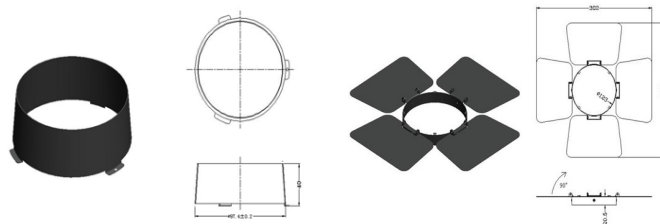

T-001819

T-001820