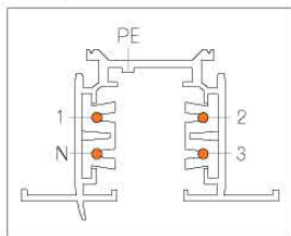

Plastic

LT-001094

REGARD
SOLUTION LED

Rails V2 pour luminaires

Rail encastré

Dimensions:

Coloris: Texture blanc - Texture noir - Texture gris

Type 1: recessed track for 3-phase installation