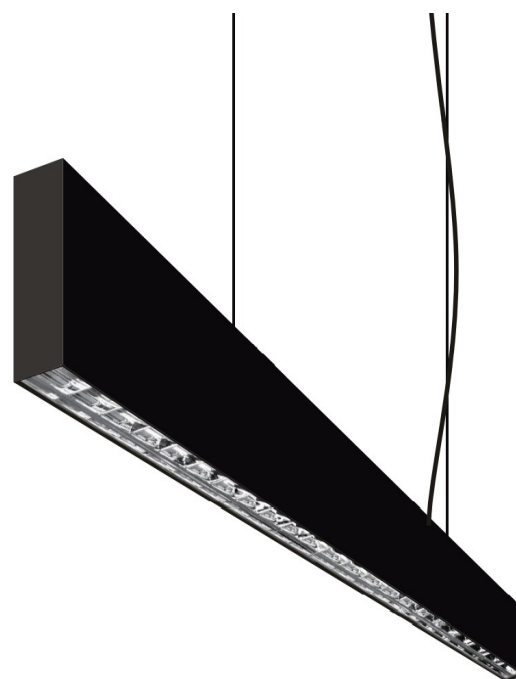

REGARD
SOLUTION LED

Luminaire articulé

Installation - Dimensions (mm)

Suspension

Saillie

Mural

Encastré

frameless