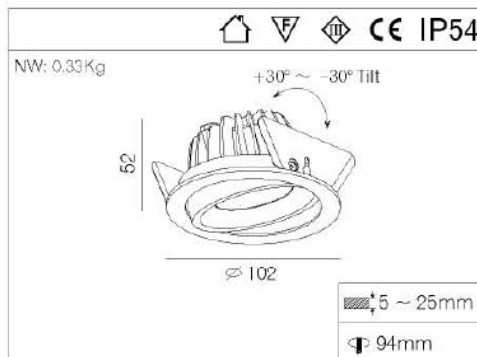

15W LED 2700K-3000K / excl. 360mA LED Driver / 37V

High	illuminance	Diameter
1 m	1775 lx	0.65 m
2 m	444 lx	1.30 m
3 m	197 lx	1.95 m
4 m	111 lx	2.60 m
5 m	71 lx	3.25 m