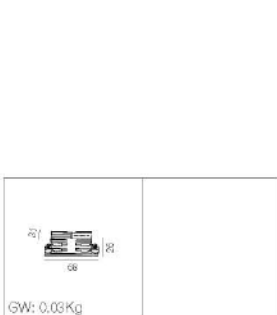

Power supply

Live-end connector to start a run

DALI power supply
Plastic

LT-001082

Live-end connector to start a run

DALI power supply
Plastic

LT-001083

Joining unit