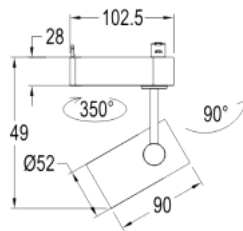

Dimensions :