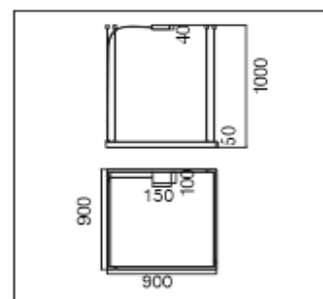

Rail carré en aluminium

Couleur : noir

Puissance 100 watts

LT-003617