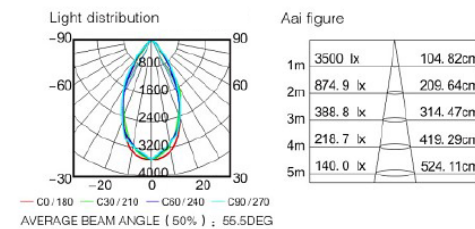

REGARD
SOLUTION LED

Luminaire sur rail V1 - 40 watts

LT-001815	
Code	LT-001815
Puissance en Watts	40 watts
couleur en K	2700 K - 3000 K - 4000 K - 5000 K
Couleur extérieur	Blanc mat, blanc, gris argent, noir
Angle de faisceau	15° - 20° - 40° - 60°
Marque de Led	BRIDGELUX XV18 COB
Alimentation	AC 220 240 volts /
Flux lumineux (lumens) IRC >80	4000 K - 3080 lm
Flux lumineux (lumens) IRC >95	4000 K - 2566 lm
Driver	DC 1200 mA
IRC	> 80 ou > 95
Dimmable	NON

4000K 20°

4000K 40°

4000K 60°