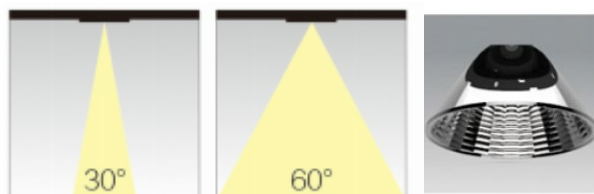

REGARD
SOLUTION LED

Down light série V7

Orientable - 1 x 30 watts

High	Beam Angle	Illuminance (lx)	Diameter (m)
1m	25°	7039 lx	0.46 m
2m	25°	1775 lx	0.92 m
3m	25°	780 lx	1.39 m
4m	25°	444 lx	1.85 m
5m	25°	284 lx	2.31 m

REGARD
SOLUTION LED

Down light

24 - 33 watts

Surface Color: White+Black White Black

Dimensions:

Flux lumineux:

	24 watts	33 watts
3000 K	1 920 lm +/- 5%	2 640 lm +/- 5%
4000 K	2 000 lm +/- 5%	2 720 lm +/- 5%
6000 K	2 100 lm +/- 5%	2 800 lm +/- 5%