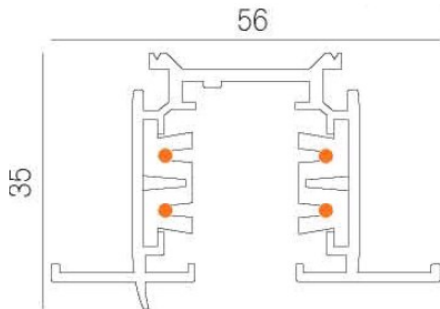

Plastic

LT-001094

REGARD
SOLUTION LED

Rails V2 pour luminaires

Rail encastré

Dimensions:

Coloris: Texture blanc - Texture noir - Texture gris

Type 1: recessed track for 3-phase installation