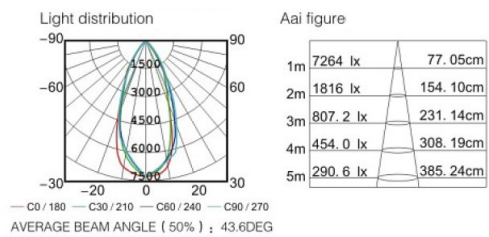

REGARD
SOLUTION LED

BRIDGELUX
The Magic of Light™

Luminaire sur rail V1 - 50 watts

LT-001816	
Code	LT-001816
Puissance en Watts	50 watts
couleur en K	2700 K - 3000 K - 4000 K - 5000 K
Couleur extérieur	Blanc mat, blanc, gris argent, noir
Angle de faisceau	15° - 20° - 40° - 60°
Marque de Led	BRIDGELUX XV18 COB
Alimentation	AC 220 240 volts /
Flux lumineux (lumens) IRC >80	4000 K - 4050 lm
Flux lumineux (lumens) IRC >95	4000 K - 3375 lm
Driver	DC 1500 mA
IRC	> 80 ou > 95
Dimmable	NON
Garantie	3 ans

4000K 20°

4000K 40°

4000K 60°