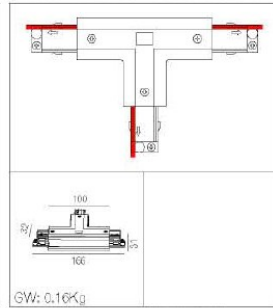

GW: 0.16Kg
DALI power supply
Plastic

"T" connector to connect three track sections into a T configuration.

LT-001090