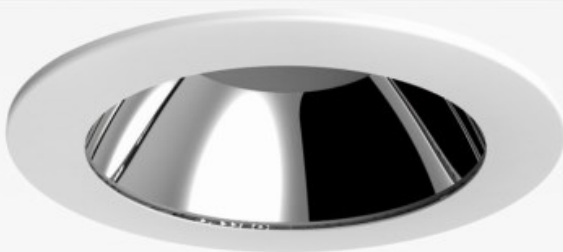

COB 25W / 35W
SMD 35W / 45W / 50W