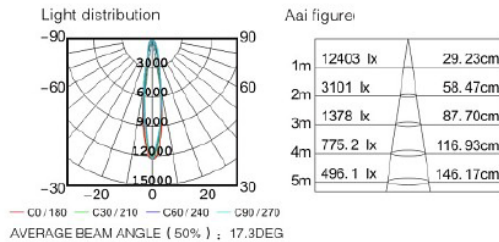

REGARD
SOLUTION LED

Luminaire sur rail V1 - 30 watts

LT-001813	
Code	LT-001813
Puissance en Watts	30 watts
couleur en K	2700 K - 3000 K - 4000 K - 5000 K
Couleur extérieur	Blanc mat, blanc, gris argent, noir
Angle de faisceau	15° - 20° - 24° - 40° - 60°
Marque de Led	BRIDGELUX XV15 COB
Alimentation	AC 220 240 volts /
Flux lumineux (lumens) IRC >80	4000 K - 2185 lm
Flux lumineux (lumens) IRC >95	4000 K - 1820 lm
Driver	DC 800 mA
IRC	> 80 ou > 95
Dimmable	NON

4000K 20°

4000K 40°

4000K 55°

T-001817

T-001818