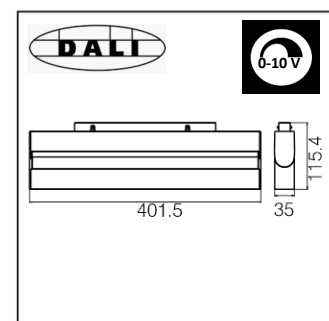

LT-003636

Puissance : 22 watts

CCT : 3000K ● 4000K ●

Alimentation : DC24V / DC48V DALI

Flux lumineux : 1760 lm

CRI > 90

Matériaux / couleur : aluminium noir

Durée de vie / garantie : 50 000 H / 5 ans