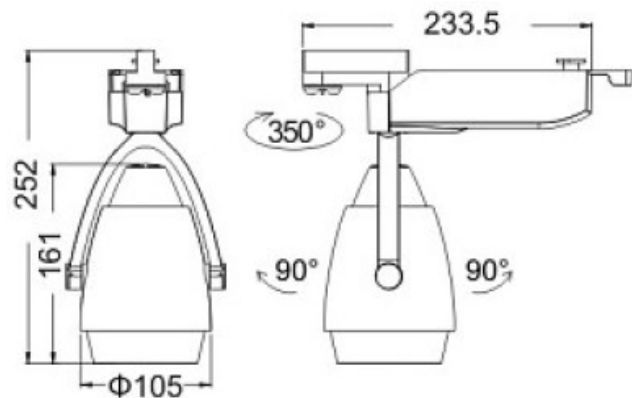

REGARD
SOLUTION LED

Luminaire sur rail V1 - 33 watts

LT-001814

Code	LT-001714
Puissance en Watts	33 watts
couleur en K	2700 K - 3000 K - 4000 K - 5000 K
Couleur extérieur	Blanc mat, blanc, gris argent, noir
Angle de faisceau	15° - 20° - 24° - 40° - 60°
Marque de Led	BRIDGELUX XV18 COB
Alimentation	AC 220 240 volts /
Flux lumineux (lumens) IRC >80	4000 K - 2570 lm
Flux lumineux (lumens) IRC >95	4000 K - 2050 lm
Driver	DC 900 mA
IRC	> 80 ou > 95
Dimmable	NON
Garantie	3 ans

4000K 20°

4000K 40°

4000K 60°

T-001819

T-001820