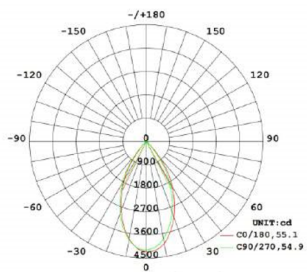

REGARD
SOLUTION LED

SPOTS POUR MUSEES

Spots sur rail - PHOTOMETRIE

30W lighting data

LUMINOUS INTENSITY DISTRIBUTION DIAGRAM

Flux out: 2162 lm

1m	2540,4241lx	102.61cm
2m	635.0,10601lx	205.22cm
3m	282.2,471.21lx	307.83cm
4m	158.7,265.01lx	410.43cm
5m	101.6,169.61lx	513.04cm
6m	70.55,117.81lx	615.65cm
7m	51.84,86.54lx	718.26cm
8m	39.69,66.26lx	820.87cm
9m	31.34,52.35lx	923.48cm
10m	25.40,42.41lx	1026.08cm