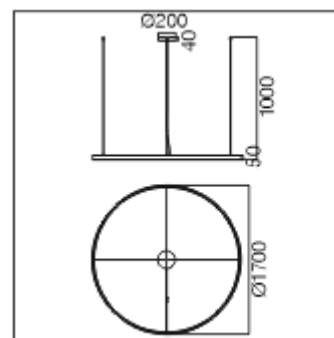

LT-003615

Rail circulaire en aluminium ø 1 700 mm

Couleur : noir

Puissance 150 watts