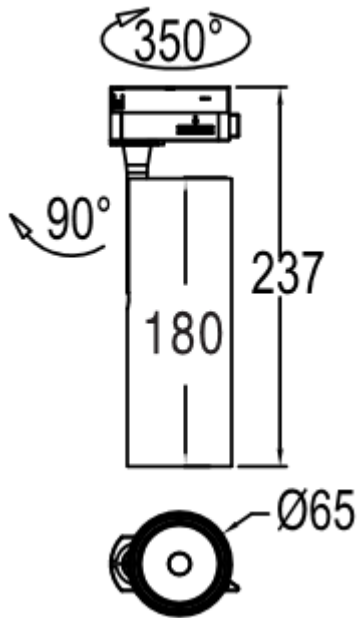

Dimensions :