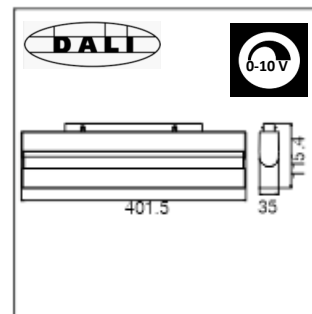

LT-003646

Puissance : 15 watts

CCT : 3000K ● 4000K ●

Alimentation : DC24V / DC48V DALI

Flux lumineux : 1200 lm

CRI > 90

Matériaux / couleur : aluminium noir

Durée de vie / garantie : 50 000 H / 5 ans