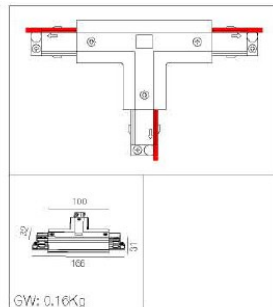

Accessoires de fixation pour rails

Rail en saillie / rail encastré

REGARD
SOLUTION LED

Coloris: Texture blanc - Texture noir - Texture gris argent

L-corner

GW: 0.11Kg
DALI power supply
Plastic

"L" connector to connect two track sections at a 90° angle.

LT-001087

GW: 0.11Kg
DALI power supply
Plastic

"L" connector to connect two track sections at a 90° angle.

LT-001088

T-piece

GW: 0.16Kg
DALI power supply
Plastic

"T" connector to connect three track sections into a T configuration.

LT-001089

GW: 0.16Kg
DALI power supply
Plastic

"T" connector to connect three track sections into a T configuration.

LT-001090

GW: 0.16Kg
DALI power supply
Plastic

"T" connector to connect three track sections into a T configuration.

LT-001091

GW: 0.16Kg
DALI power supply
Plastic

"T" connector to connect three track sections into a T configuration.

LT-001092