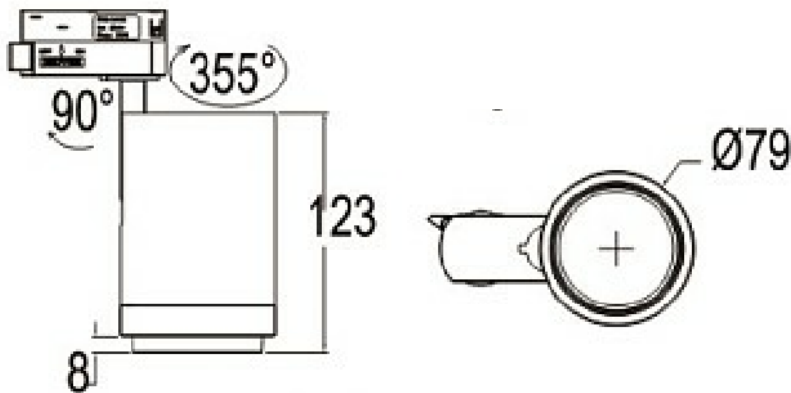

Dimensions :

2-phase

3-phase

Stepless zoomable

24W ± 10%	LED Current DC 600mA
15°	36°
36°	60°

Luminaire sur rail V2

REGARD
SOLUTION LED

6 w - 9 w - 12 w