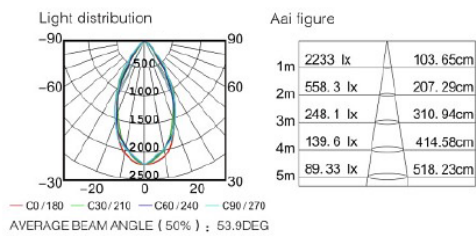

REGARD
SOLUTION LED

Luminaire sur rail V1 - 30 watts

LT-001813	
Code	LT-001813
Puissance en Watts	30 watts
couleur en K	2700 K - 3000 K - 4000 K - 5000 K
Couleur extérieur	Blanc mat, blanc, gris argent, noir
Angle de faisceau	15° - 20° - 24° - 40° - 60°
Marque de Led	BRIDGELUX XV15 COB
Alimentation	AC 220 240 volts /
Flux lumineux (lumens) IRC >80	4000 K - 2185 lm
Flux lumineux (lumens) IRC >95	4000 K - 1820 lm
Driver	DC 800 mA
IRC	> 80 ou > 95
Dimmable	NON

4000K 20°

4000K 40°

4000K 55°

T-001817

T-001818