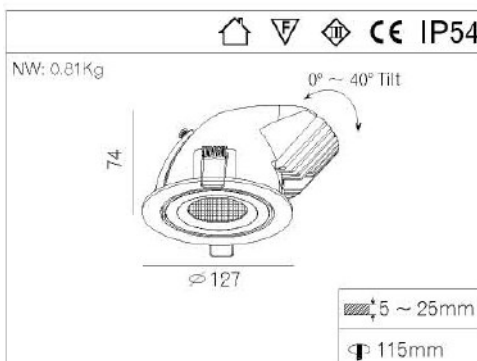

30W LED 2700K-3000K / excl. 720mA LED Driver / 37V

60°	1 m	3097 lx	0.57 m
	2 m	774 lx	1.15 m
	3 m	344 lx	1.95 m
	4 m	194 lx	2.47 m
	5 m	124 lx	3.16 m
30°			
High		illuminance	Diameter