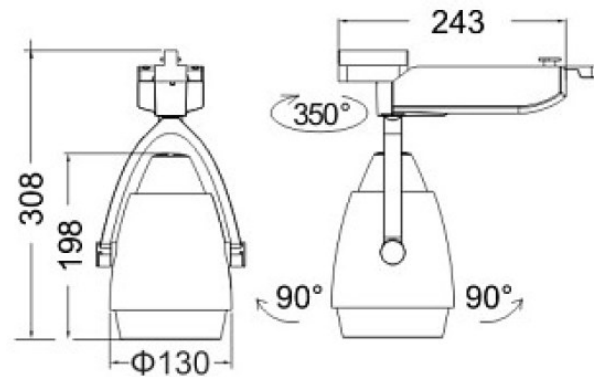

REGARD
SOLUTION LED

Luminaire sur rail V1 - 40 watts

LT-001815	
Code	LT-001815
Puissance en Watts	40 watts
couleur en K	2700 K - 3000 K - 4000 K - 5000 K
Couleur extérieur	Blanc mat, blanc, gris argent, noir
Angle de faisceau	15° - 20° - 40° - 60°
Marque de Led	BRIDGELUX XV18 COB
Alimentation	AC 220 240 volts /
Flux lumineux (lumens) IRC >80	4000 K - 3080 lm
Flux lumineux (lumens) IRC >95	4000 K - 2566 lm
Driver	DC 1200 mA
IRC	> 80 ou > 95
Dimmable	NON

4000K 20°

4000K 40°

4000K 60°