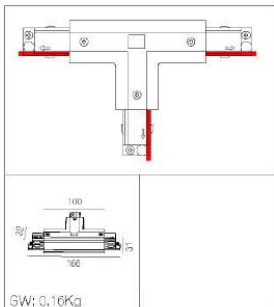

GW: 0.16Kg
DALI power supply
Plastic

"T" connector to connect three track sections into a T configuration.

LT-001091