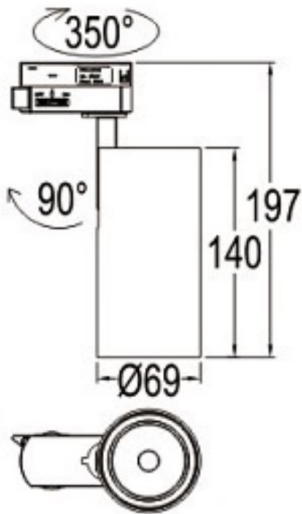

Dimensions :