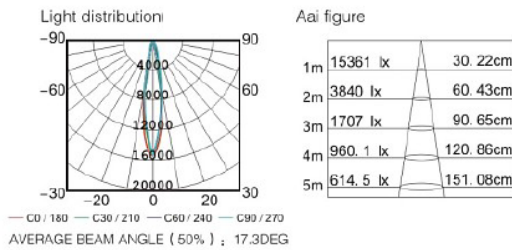

REGARD
SOLUTION LED

Luminaire sur rail V1 - 33 watts

LT-001814

Code	LT-001714
Puissance en Watts	33 watts
couleur en K	2700 K - 3000 K - 4000 K - 5000 K
Couleur extérieur	Blanc mat, blanc, gris argent, noir
Angle de faisceau	15° - 20° - 24° - 40° - 60°
Marque de Led	BRIDGELUX XV18 COB
Alimentation	AC 220 240 volts /
Flux lumineux (lumens) IRC >80	4000 K - 2570 lm
Flux lumineux (lumens) IRC >95	4000 K - 2050 lm
Driver	DC 900 mA
IRC	> 80 ou > 95
Dimmable	NON
Garantie	3 ans

4000K 20°

4000K 40°

4000K 60°

T-001819

T-001820