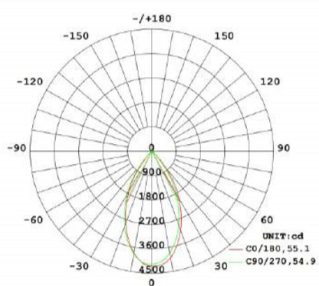

25x2W lighting data

LUMINOUS INTENSITY DISTRIBUTION DIAGRAM