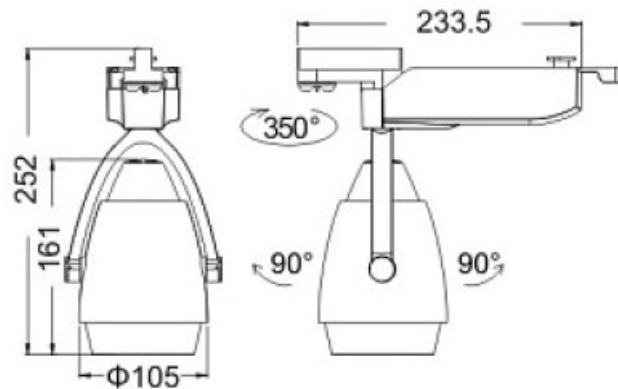

REGARD
SOLUTION LED

Luminaire sur rail V1 - 30 watts

LT-001813	
Code	LT-001813
Puissance en Watts	30 watts
couleur en K	2700 K - 3000 K - 4000 K - 5000 K
Couleur extérieur	Blanc mat, blanc, gris argent, noir
Angle de faisceau	15° - 20° - 24° - 40° - 60°
Marque de Led	BRIDGELUX XV15 COB
Alimentation	AC 220 240 volts /
Flux lumineux (lumens) IRC >80	4000 K - 2185 lm
Flux lumineux (lumens) IRC >95	4000 K - 1820 lm
Driver	DC 800 mA
IRC	> 80 ou > 95
Dimmable	NON

4000K 20°

4000K 40°

4000K 55°

T-001817

T-001818