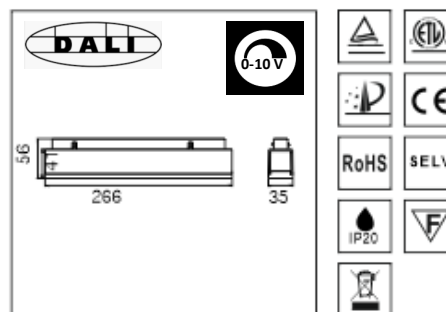

Puissance : 15 watts

CCT : 3000K ● 4000K ●

Alimentation : DC24V / DC48V DALI

Flux lumineux : 1200 lm

CRI > 90

Matériaux / couleur : aluminium noir

Durée de vie / garantie : 50 000 H / 5 ans

LT-003642