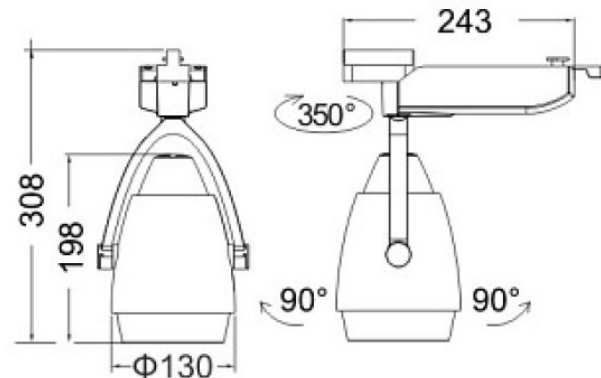

REGARD
SOLUTION LED

BRIDGELUX
The Magic of Light™

Luminaire sur rail V1 - 50 watts

LT-001816	
Code	LT-001816
Puissance en Watts	50 watts
couleur en K	2700 K - 3000 K - 4000 K - 5000 K
Couleur extérieur	Blanc mat, blanc, gris argent, noir
Angle de faisceau	15° - 20° - 40° - 60°
Marque de Led	BRIDGELUX XV18 COB
Alimentation	AC 220 240 volts /
Flux lumineux (lumens) IRC >80	4000 K - 4050 lm
Flux lumineux (lumens) IRC >95	4000 K - 3375 lm
Driver	DC 1500 mA
IRC	> 80 ou > 95
Dimmable	NON
Garantie	3 ans

4000K 20°

4000K 40°

4000K 60°