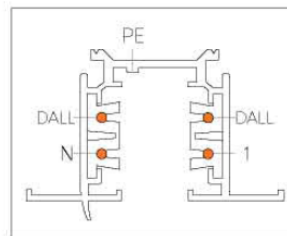

Type 2: recessed track for DALI installation