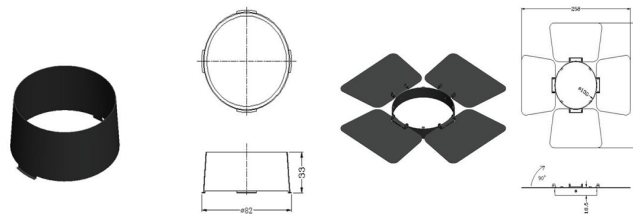

T-001817

T-001818