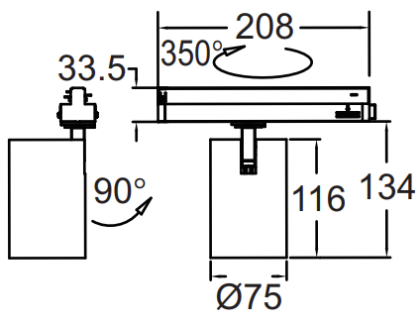

Dimensions :

CREE **bridgelux**

24W
± 10%

LED Current
DC 600mA

18° 24° 38°
50°

2-phase

3-phase

REGARD
SOLUTION LED