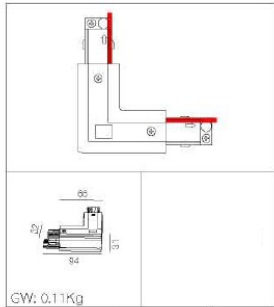

Accessoires de fixation pour rails

Rail en saillie / rail encastré

REGARD
SOLUTION LED

Coloris: Texture blanc - Texture noir - Texture gris argent

L-corner

GW: 0.11Kg
DALI power supply
Plastic

"L" connector to connect two track sections at a 90° angle.