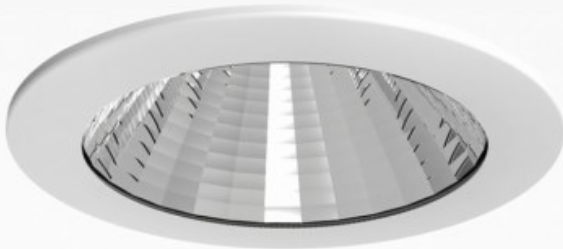

COB 25W / 35W
SMD 35W / 45W / 50W