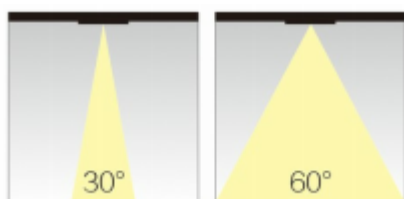

REGARD
SOLUTION LED

Entretoise pour downlight

SMD LED - COB LED

SMD LED

- Couleur de réflecteur modifiable
- Couleur du cerclage de finition modifiable

COB LED

- Angle de réflecteur modifiable
- Couleur du cerclage de finition modifiable