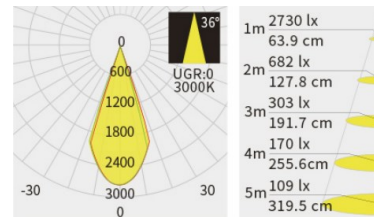

Courbes photométriques